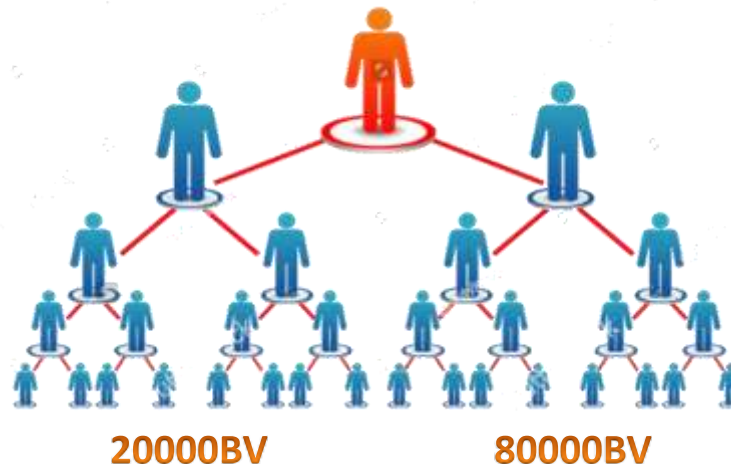

11TH TO 25TH LEVEL
0.5%

LEVEL
PLAN

10%
5%
1%

PERFORMANCE

B.V	%
0-4999	20
5000 -9999	23
10000 - 24999	26
25000 - 49999	29
50000 - 99999	32
100000 - 149999	35
150000 - 249999	38
250000 ABOVE	41

EXP:

IF YOUR TEAM A 20000 BV
OR TEAM B BV 80000 BV
TOTAL BV 100000

YOUR PERFORMANCE :

TEAM A 9% =1800

TEAM B 3% = 2400

TOTAL - **4200/-**

ROYALTY

GROUP A	GROUP B	%
250000	50000	3
250000	100000	5
250000	150000	7
250000	250000	10

EXP .
 IF YOUR ONE TEAM
 250000 BV AND YOUR
 SECOND TEAM 50000
 BV YOU ACHIVE ROYAL
 INCOME ON POWER
 TEAM ACCORDING TO
 SLEB.