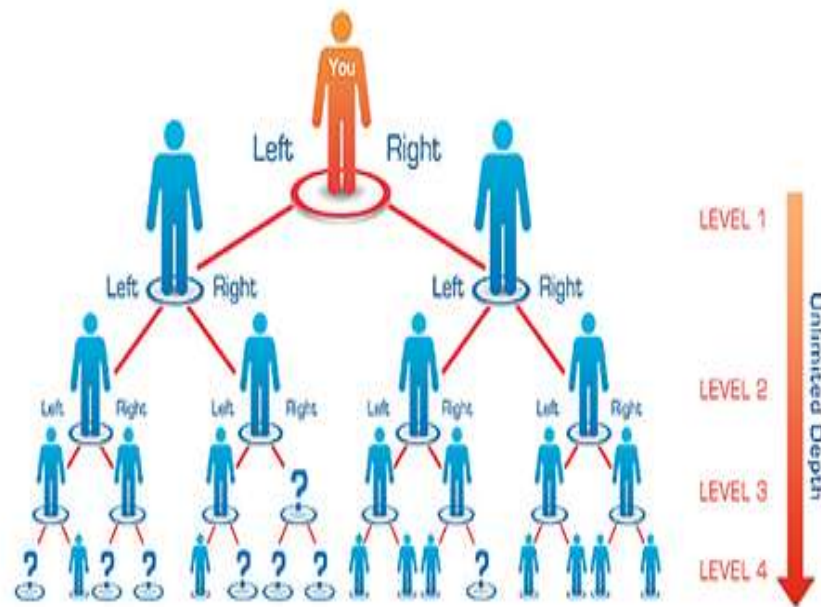

BEST OPPORTUNITY WITH TRUST

A woman with long brown hair, wearing a black blazer, is smiling and pointing her right index finger towards a white sign with a blue border. The sign lists various product categories and includes a 'BEST CHOICE' seal.

★ QUALITATIVE MANAGEMENT

★ SYSTEM SUPPORT

★ BEST LEADERSHIP FUNNEL

★ POWERFUL TEAM SUPPORT

UNI LEVEL 30%

ALL 25 LEVEL

SINGAL LEG & PAIR
OR SPILL TEAM

LEVEL	%
1 ST	10
2 ND	5
3 RD	1
4 TH	1
5 TH	1
6 TH	1
7 TH	1
8 TH	1
9 TH	1
10 TH	0.5

11TH TO 25TH LEVEL
0.5%

LEVEL
PLAN

10%
5%
1%

PERFORMANCE

B.V	%
0-4999	20
5000 -9999	23
10000 - 24999	26
25000 - 49999	29
50000 - 99999	32
100000 - 149999	35
150000 - 249999	38
250000 ABOVE	41

EXP:

IF YOUR TEAM A 20000 BV
OR TEAM B BV 80000 BV
TOTAL BV 100000